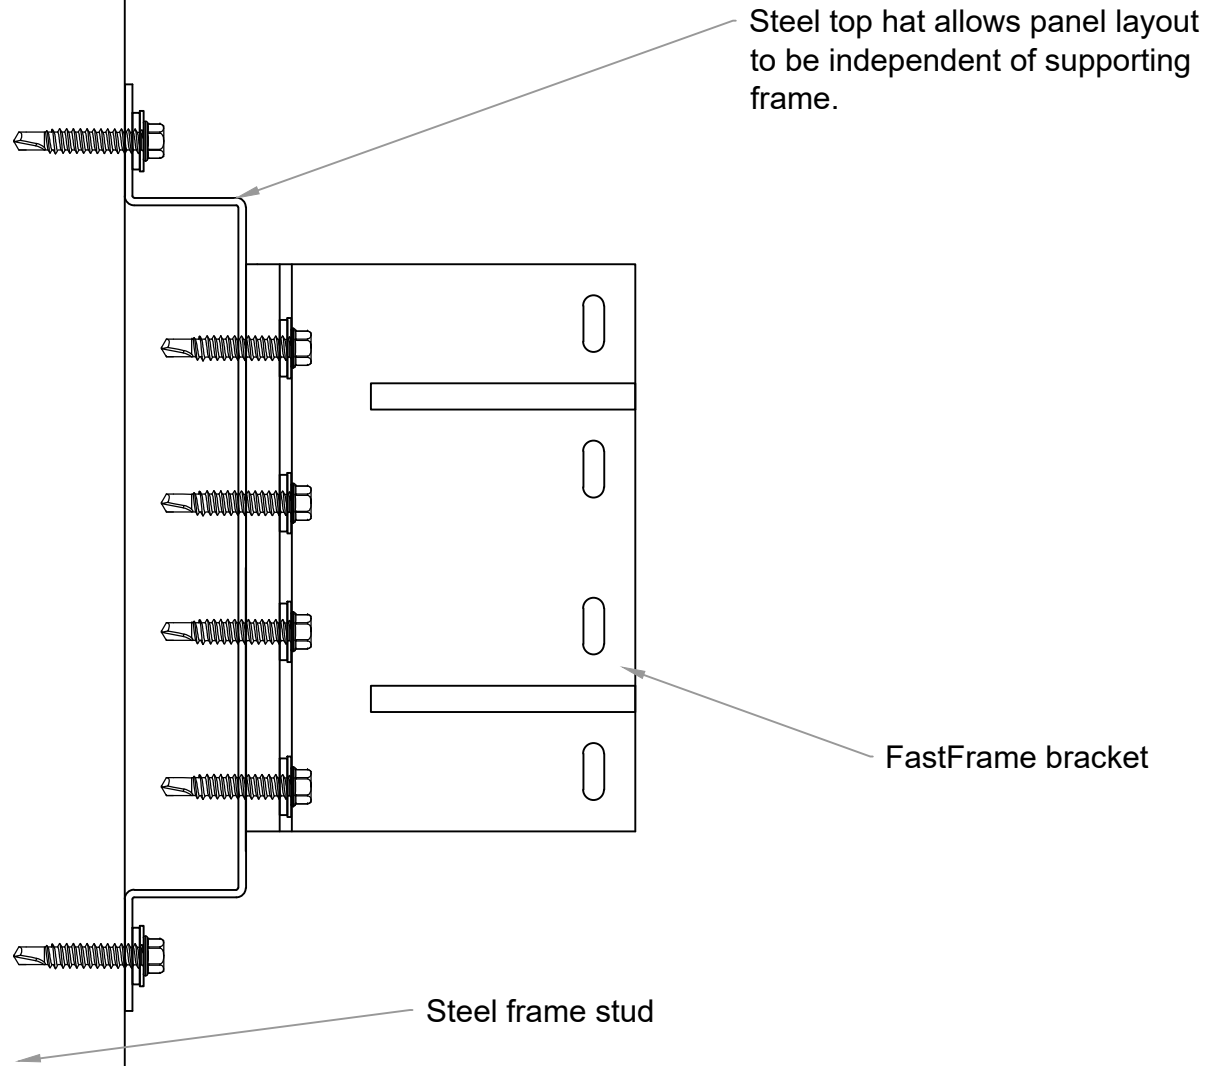

Material: Z35 Folded Galv steel

REF: ST/TH/30/30/185

Edition
ONE

Sheet
1/1

A DIVISION OF AMARI PLASTICS PLC
ALL COPYRIGHTS RESERVED

This drawing remains the property of Plastestrip Profiles, St Austell

Dimensions in mm

Drawn by
GJL

Filename
stth3030185.dwg

Date
03/02/2016

Scale
1:2

Typical detail

Material: Z35 Folded Galv steel

REF: ST/TH/30/30/185

Edition
ONE