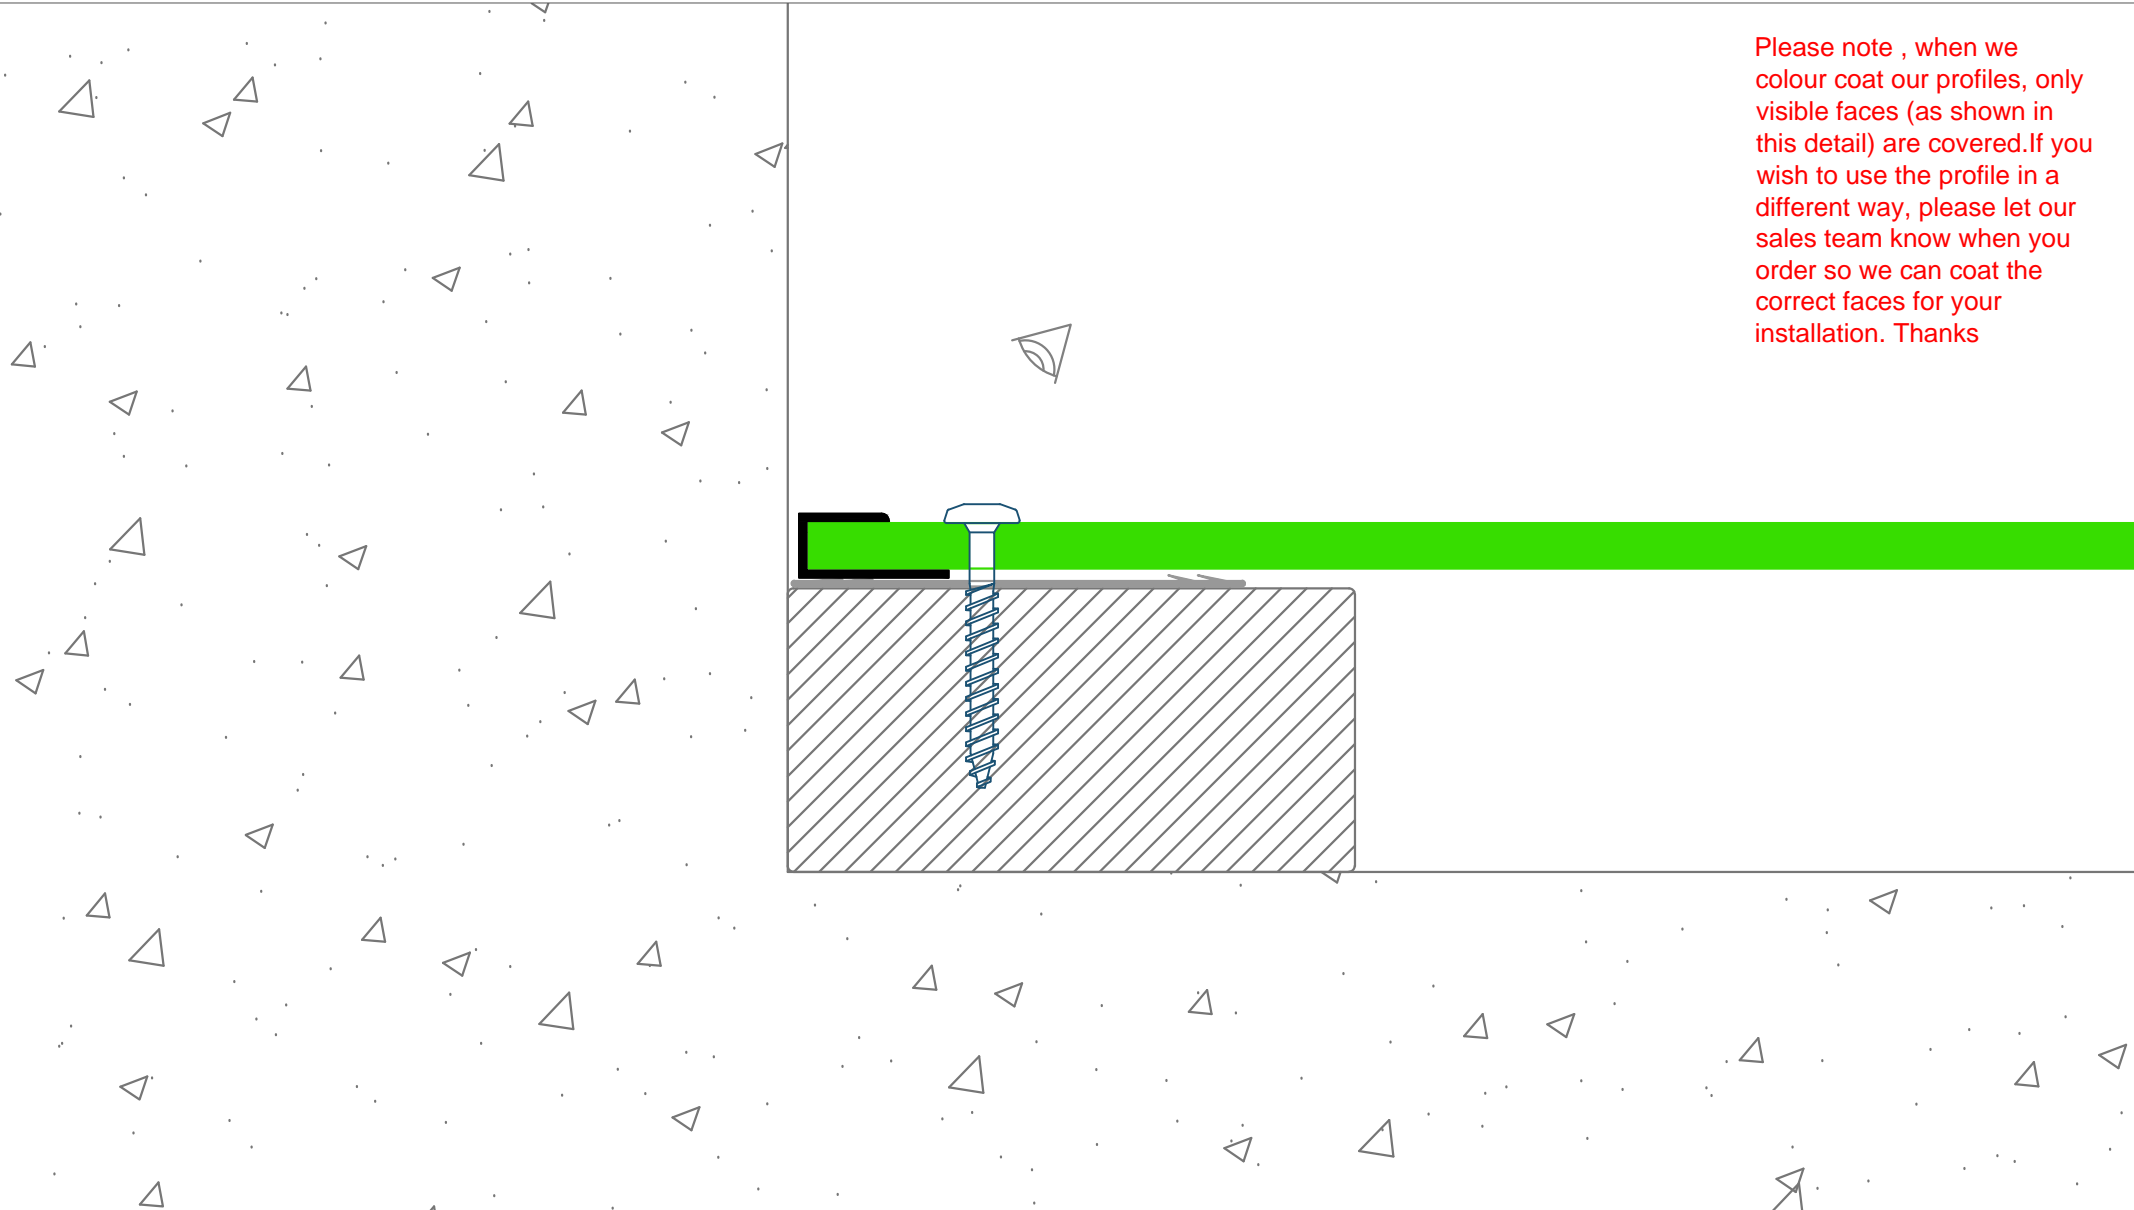

Date  
03/09/2013

Scale  
4:1

Material: 6063 T6 aluminium

REF: AL/76

Edition  
ONE

Sheet  
1/1

Please note , when we colour coat our profiles, only visible faces (as shown in this detail) are covered.If you wish to use the profile in a different way, please let our sales team know when you order so we can coat the correct faces for your installation. Thanks