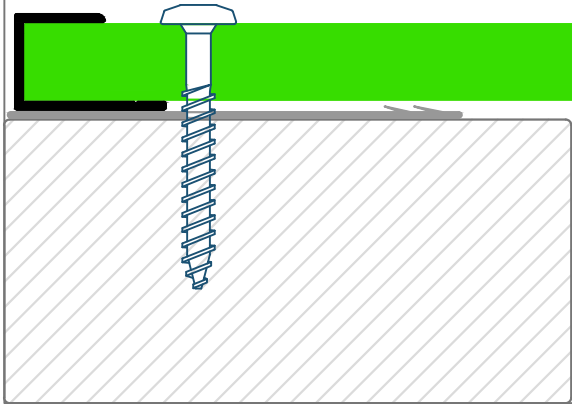

Date
11/09/2013

Scale
4:1

Material: 6063 T6 aluminium

REF: AL/710

Edition
ONE

Sheet
1/1

Please note , when we colour coat our profiles, only visible faces (as shown in this detail) are covered.If you wish to use the profile in a different way, please let our sales team know when you order so we can coat the correct faces for your installation. Thanks

Date
11/09/2013

Scale
1:1

Typical detail

Material: 6063 T6 aluminium

REF: AL/710

Edition
ONE

Sheet
1/1