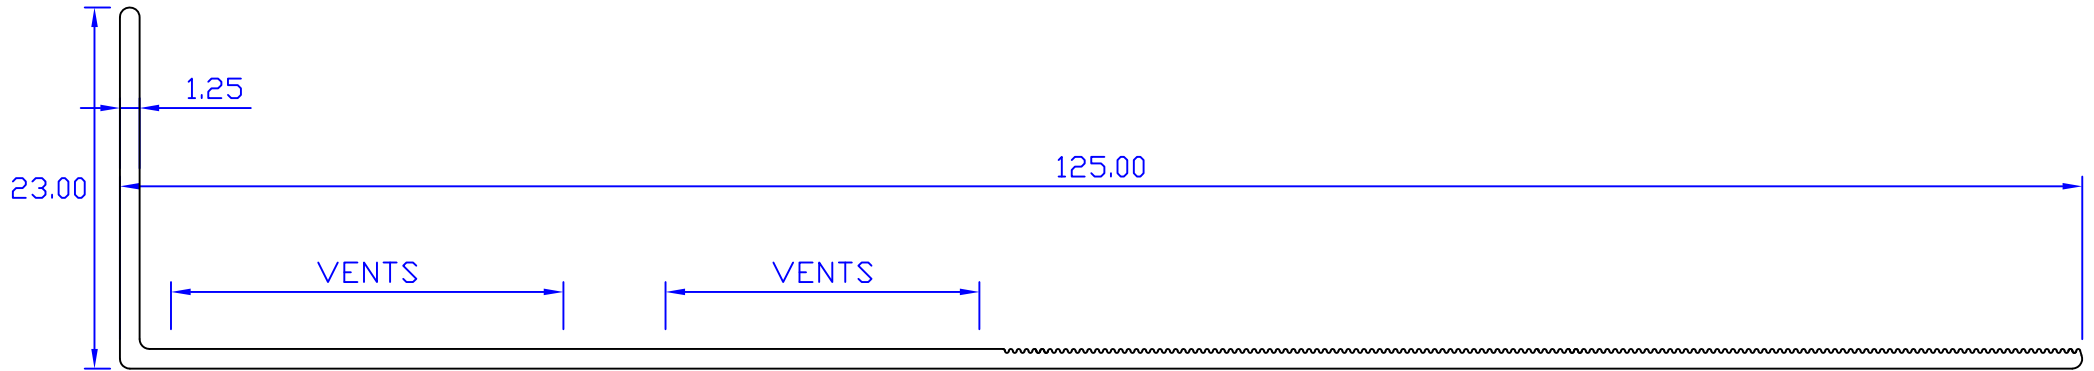

VENT STRIP

Plastestrip Profiles

This drawing remains the property of Plastestrip Profiles, St Austell				Dimensions in MM	
Drawn by CMH	Checked by MR		Filename 12525K_V2	Date 23/01/2003	Scale 1:2
ALL COPYRIGHTS RESERVED			RIGID PVC		
			REF: 125/25K	Edition ONE	Sheet 1/1