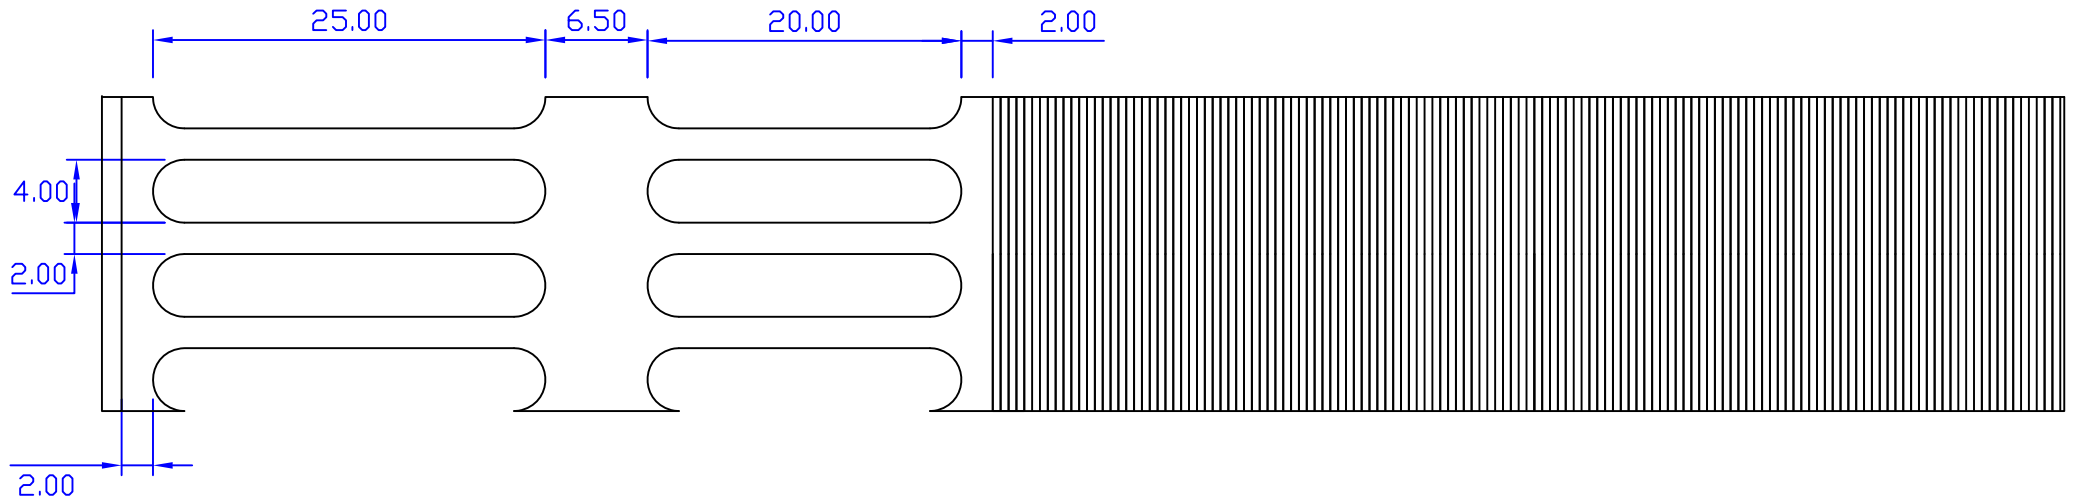

VENT STRIP

Plastestrip Profiles

This drawing remains the property of Plastestrip Profiles, St Austell				Dimensions in MM	
Drawn by CMH	Checked by MR		Filename 12525K_V2	Date 23/01/2003	Scale 1:2
ALL COPYRIGHTS RESERVED			RIGID PVC		
			REF: 125/25K	Edition ONE	Sheet 1/1